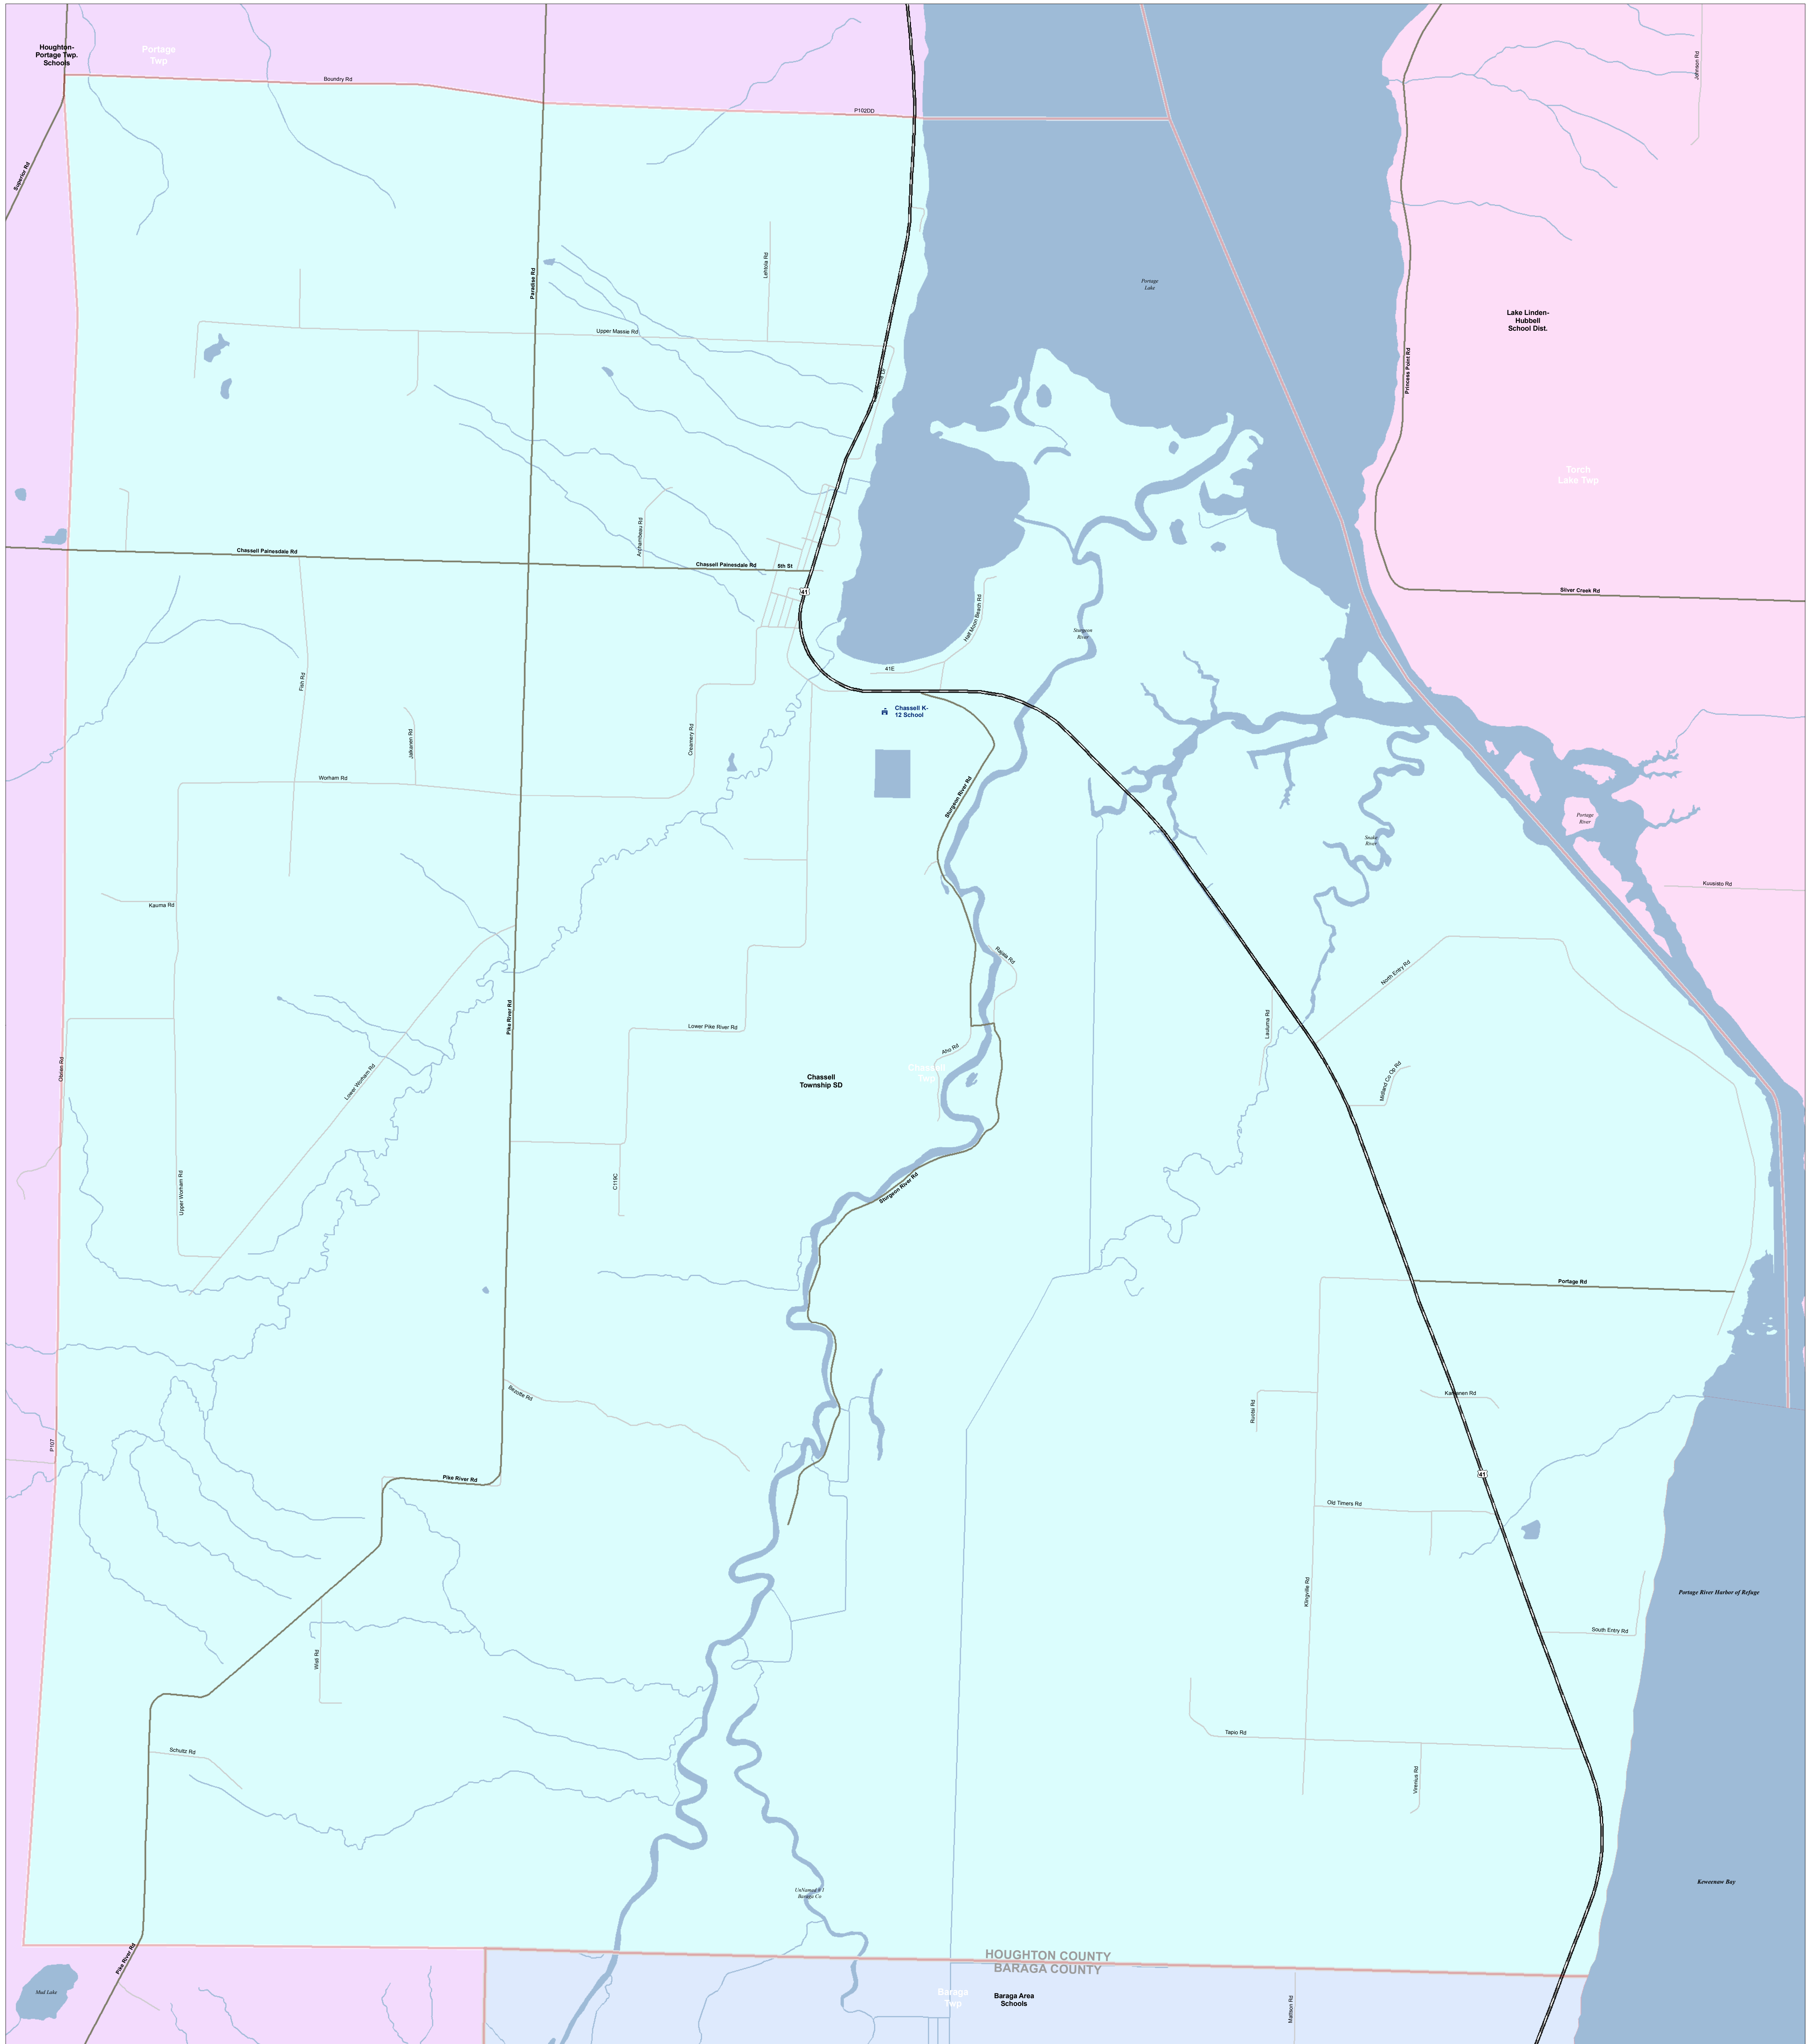

Chassell Township SD

Copper Country ISD

- SCHOOL
- SCHOOL DISTRICT BOUNDARY
- CITY / VILLAGE
- COUNTY BOUNDARY
- WATER FEATURE
- **Road System**
- HIGHWAY
- MAJOR ROAD
- LOCAL ROAD
- RAILROAD

For more information:
Web: www.michigan.gov/cgi
Phone: 517.373.7910